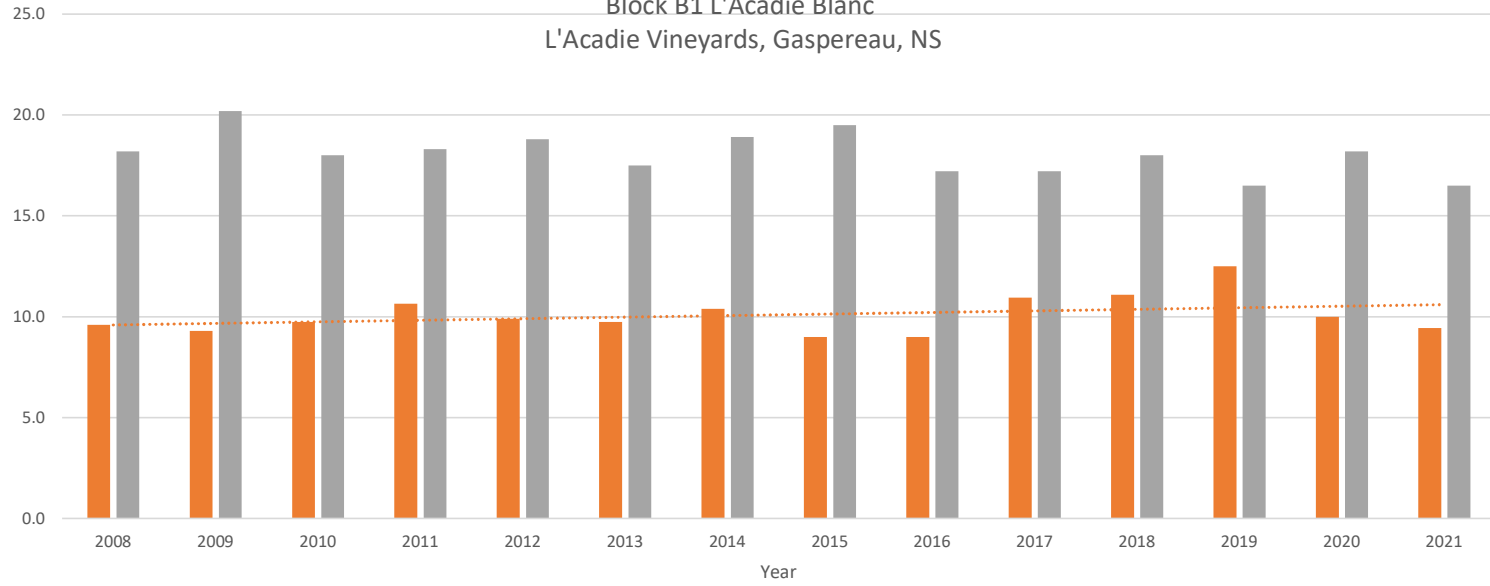

Prestige Brut Estate Grape Maturity at Harvest
Block B1 L'Acadie Blanc
L'Acadie Vineyards, Gaspereau, NS

Titration Acidity (g/l) Brix Linear (Titration Acidity (g/l))